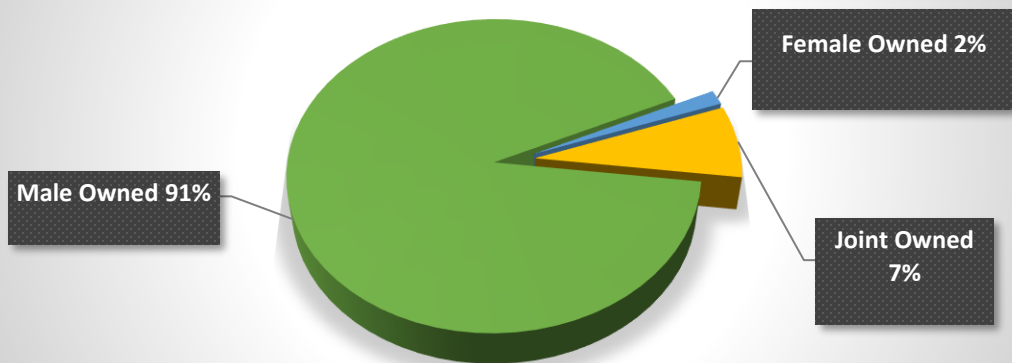

Gender spread of Jigawa State C of Os (C of Os issued between 1st January 2024 -31st December 2024)

Signed
JIGIS Unit Head
Jigawa State Ministry of Lands