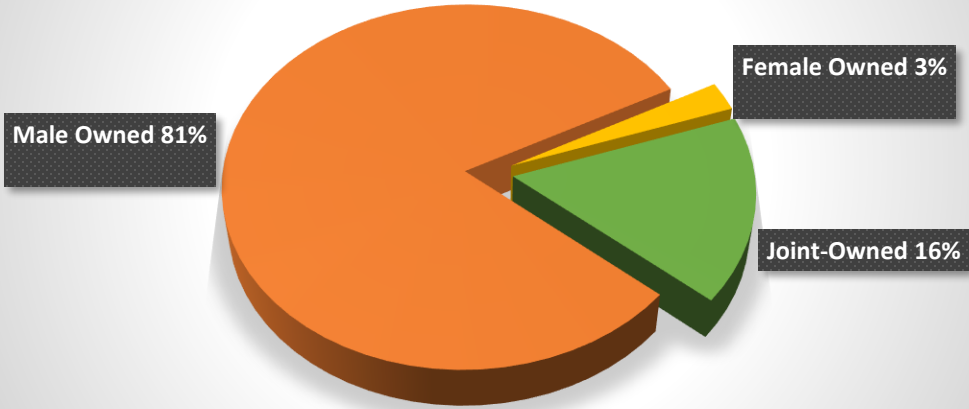

Gender spread of Jigawa State C of Os (C of Os issued between 1st January 2023 - 31st December 2023)