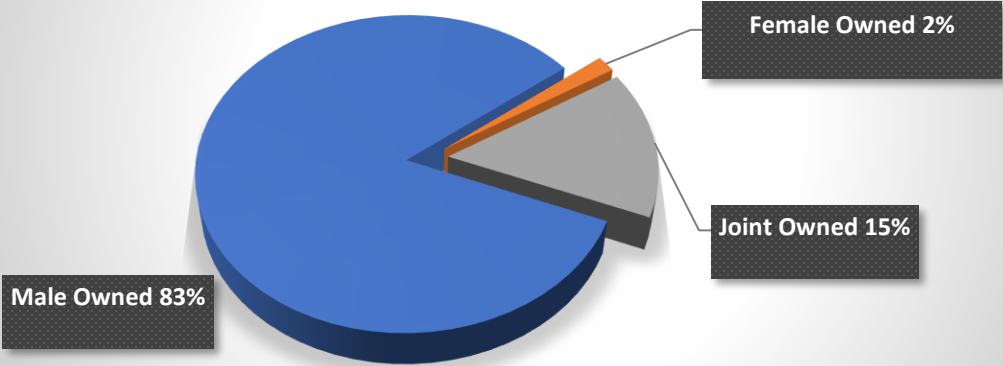

Gender spread of Jigawa State C of Os (C of Os issued between 1st January 2022 -31st December 2022)