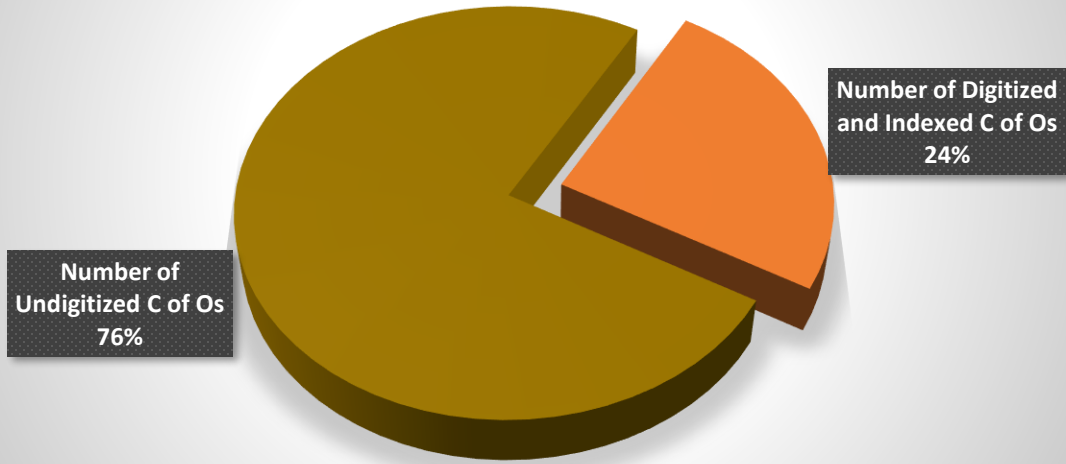

Number of C of Os Digitized and Indexed from the Total Number of C of Os Undigitized in Jigawa State (1st January 2012 - 31st December 2024)

Ownership types	Number of C of O issuance		
	1st January 2022 - 31st December 2022	1st January 2023 - 31st December 2023	1st January 2024 -31st December 2024
Male Owners	305	257	123
Female owners	6	8	2
Joint owned (with inclusion of a female ownership)	55	52	10
Total	366	317	135